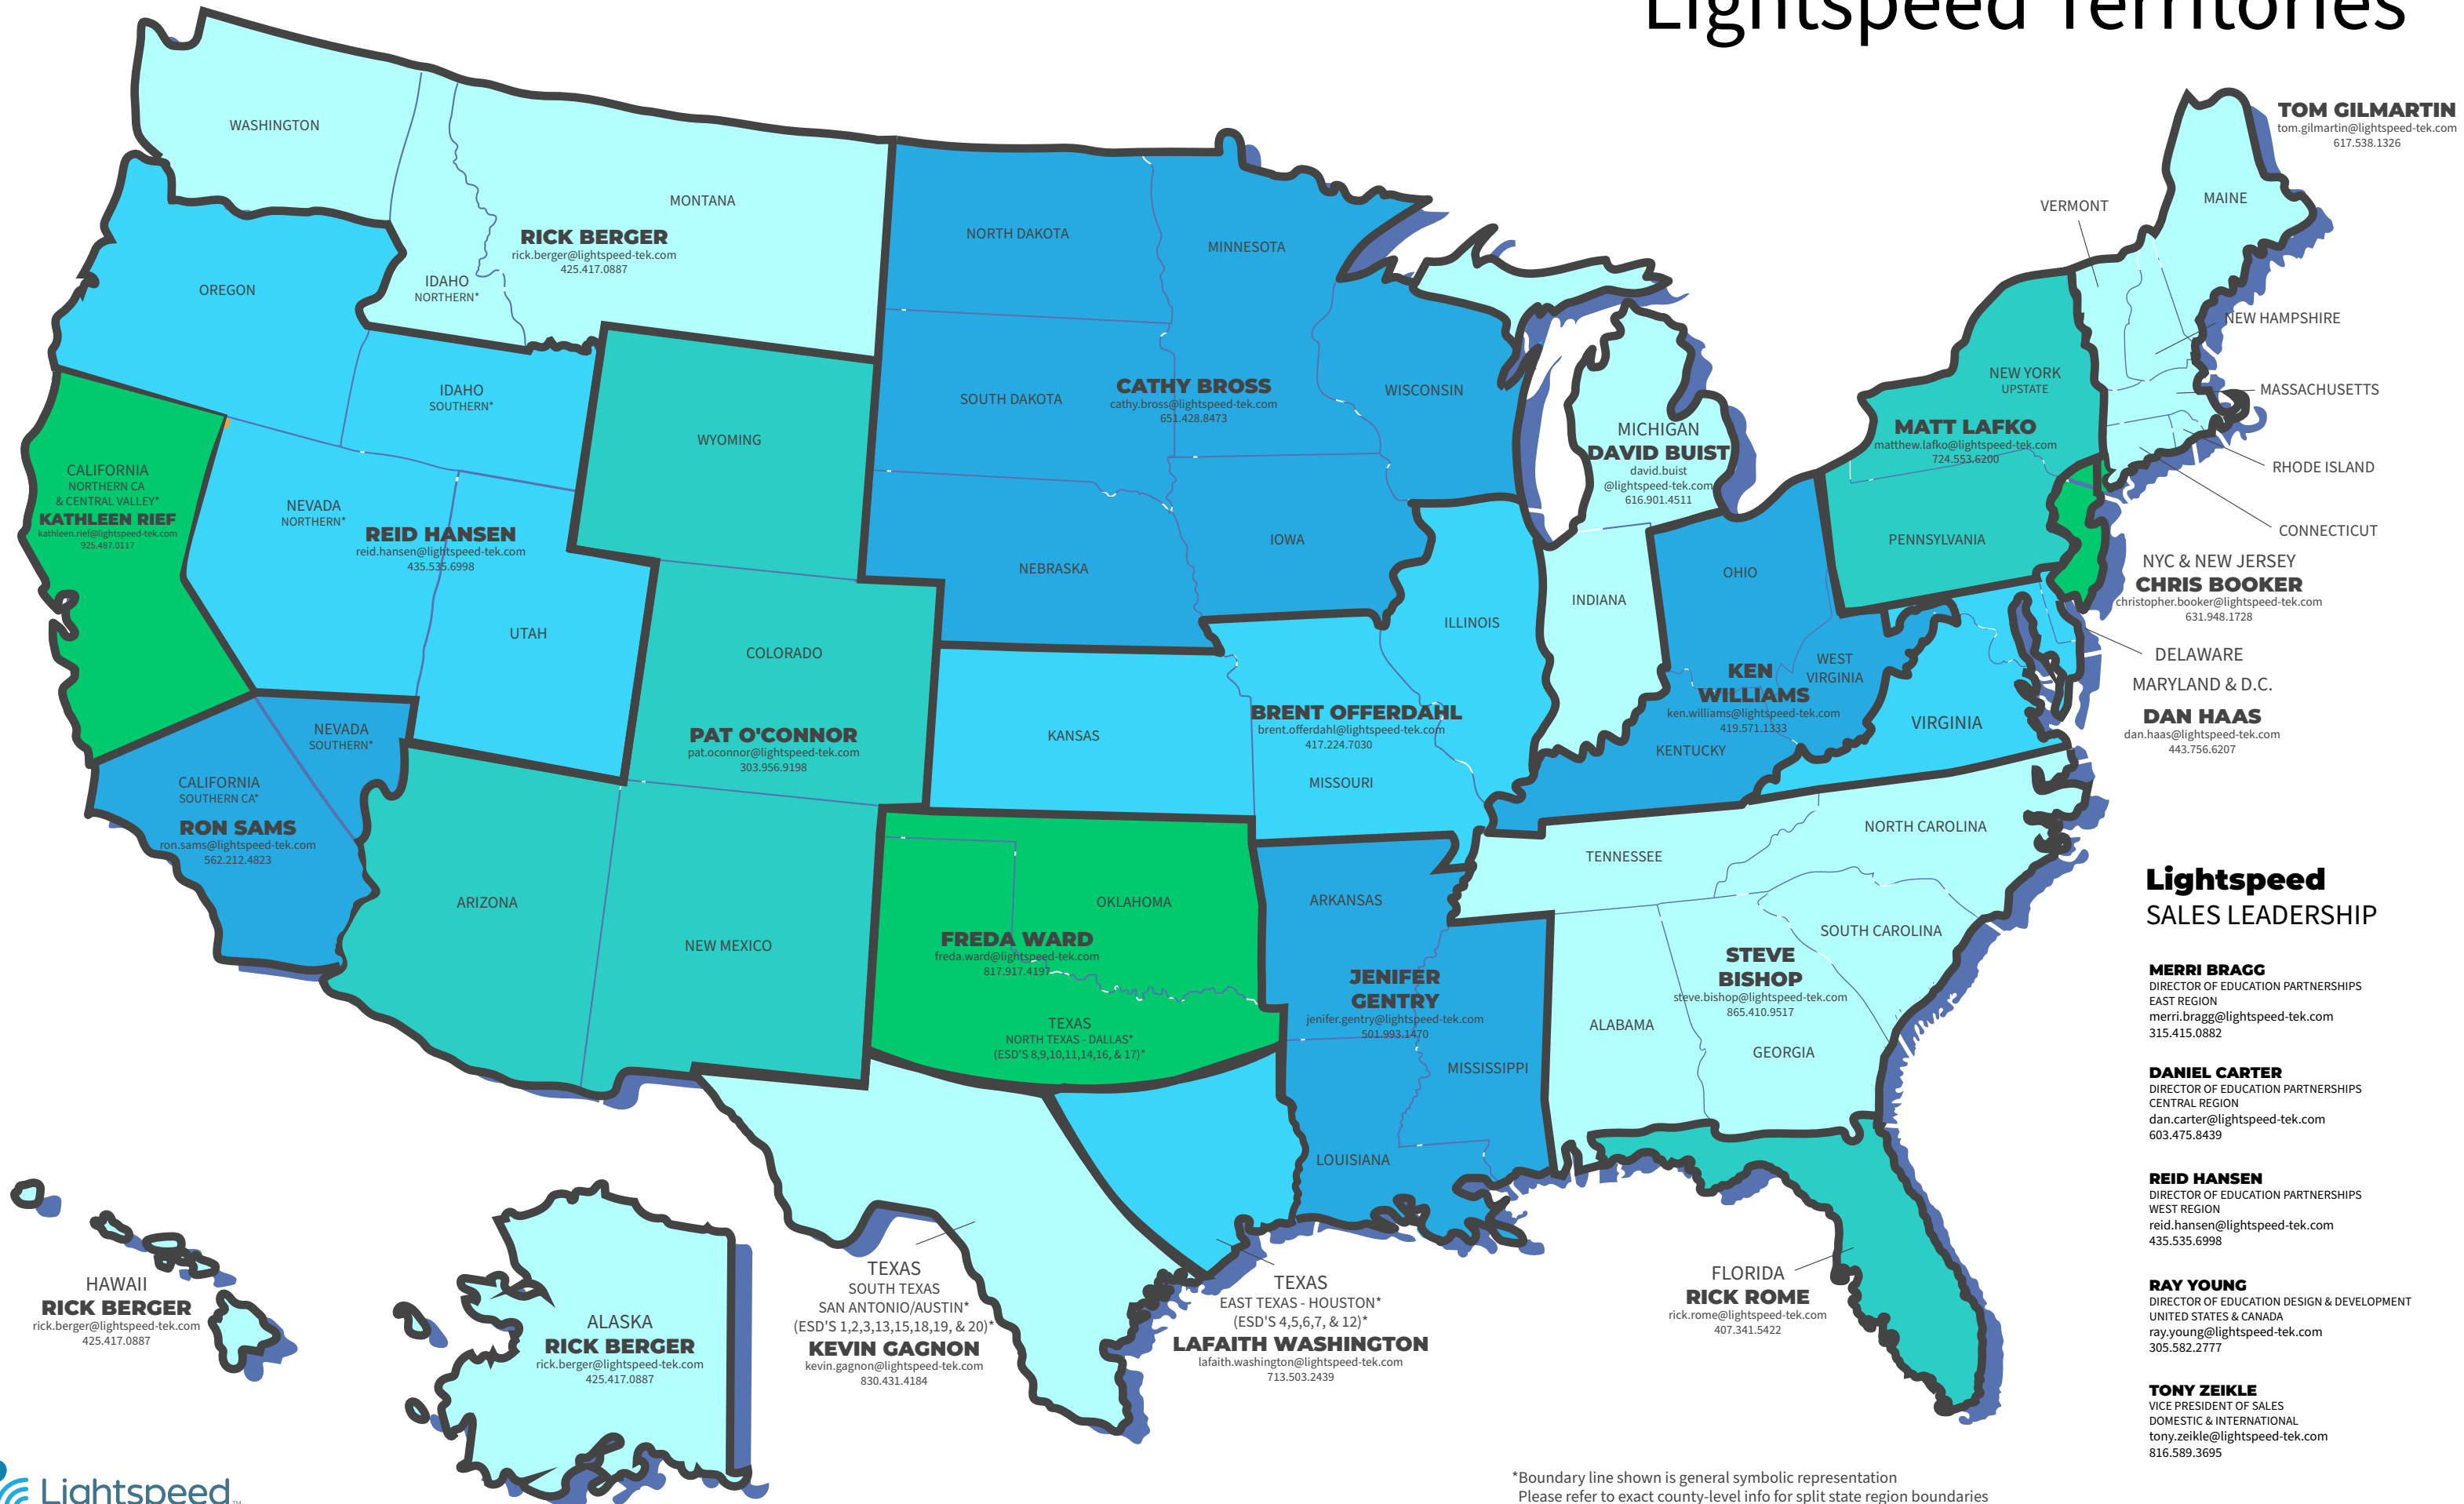

Lightspeed Territories

Lightspeed SALES LEADERSHIP

MERRI BRAGG
 DIRECTOR OF EDUCATION PARTNERSHIPS
 EAST REGION
 merri.bragg@lightspeed-tek.com
 315.415.0882

DANIEL CARTER
 DIRECTOR OF EDUCATION PARTNERSHIPS
 CENTRAL REGION
 dan.carter@lightspeed-tek.com
 603.475.8439

TONY ZEIKLE
 VICE PRESIDENT OF SALES
 DOMESTIC & INTERNATIONAL
 tony.zeikle@lightspeed-tek.com
 816.589.3695

*Boundary line shown is general symbolic representation
 Please refer to exact county-level info for split state region boundaries