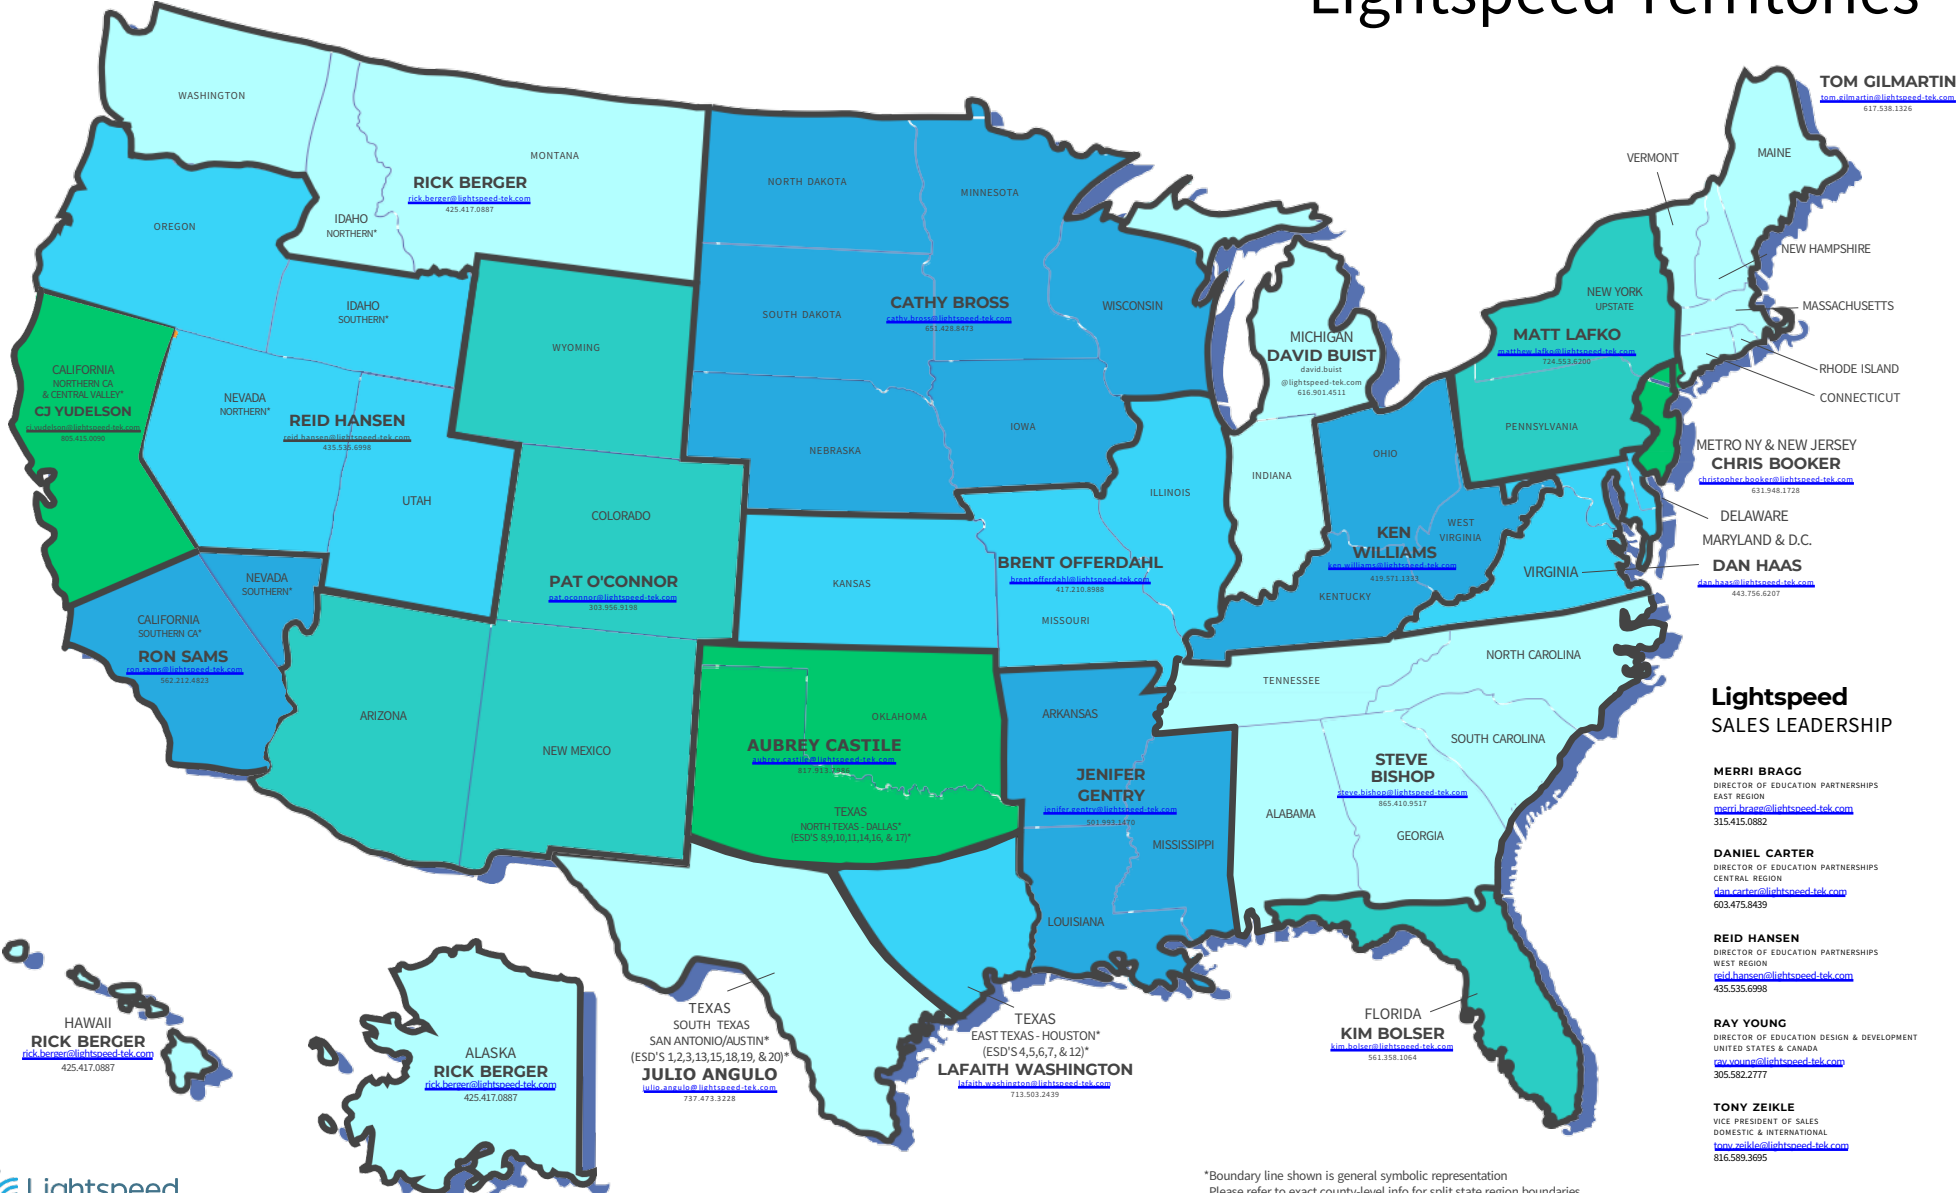

Lightspeed Territories

Lightspeed SALES LEADERSHIP