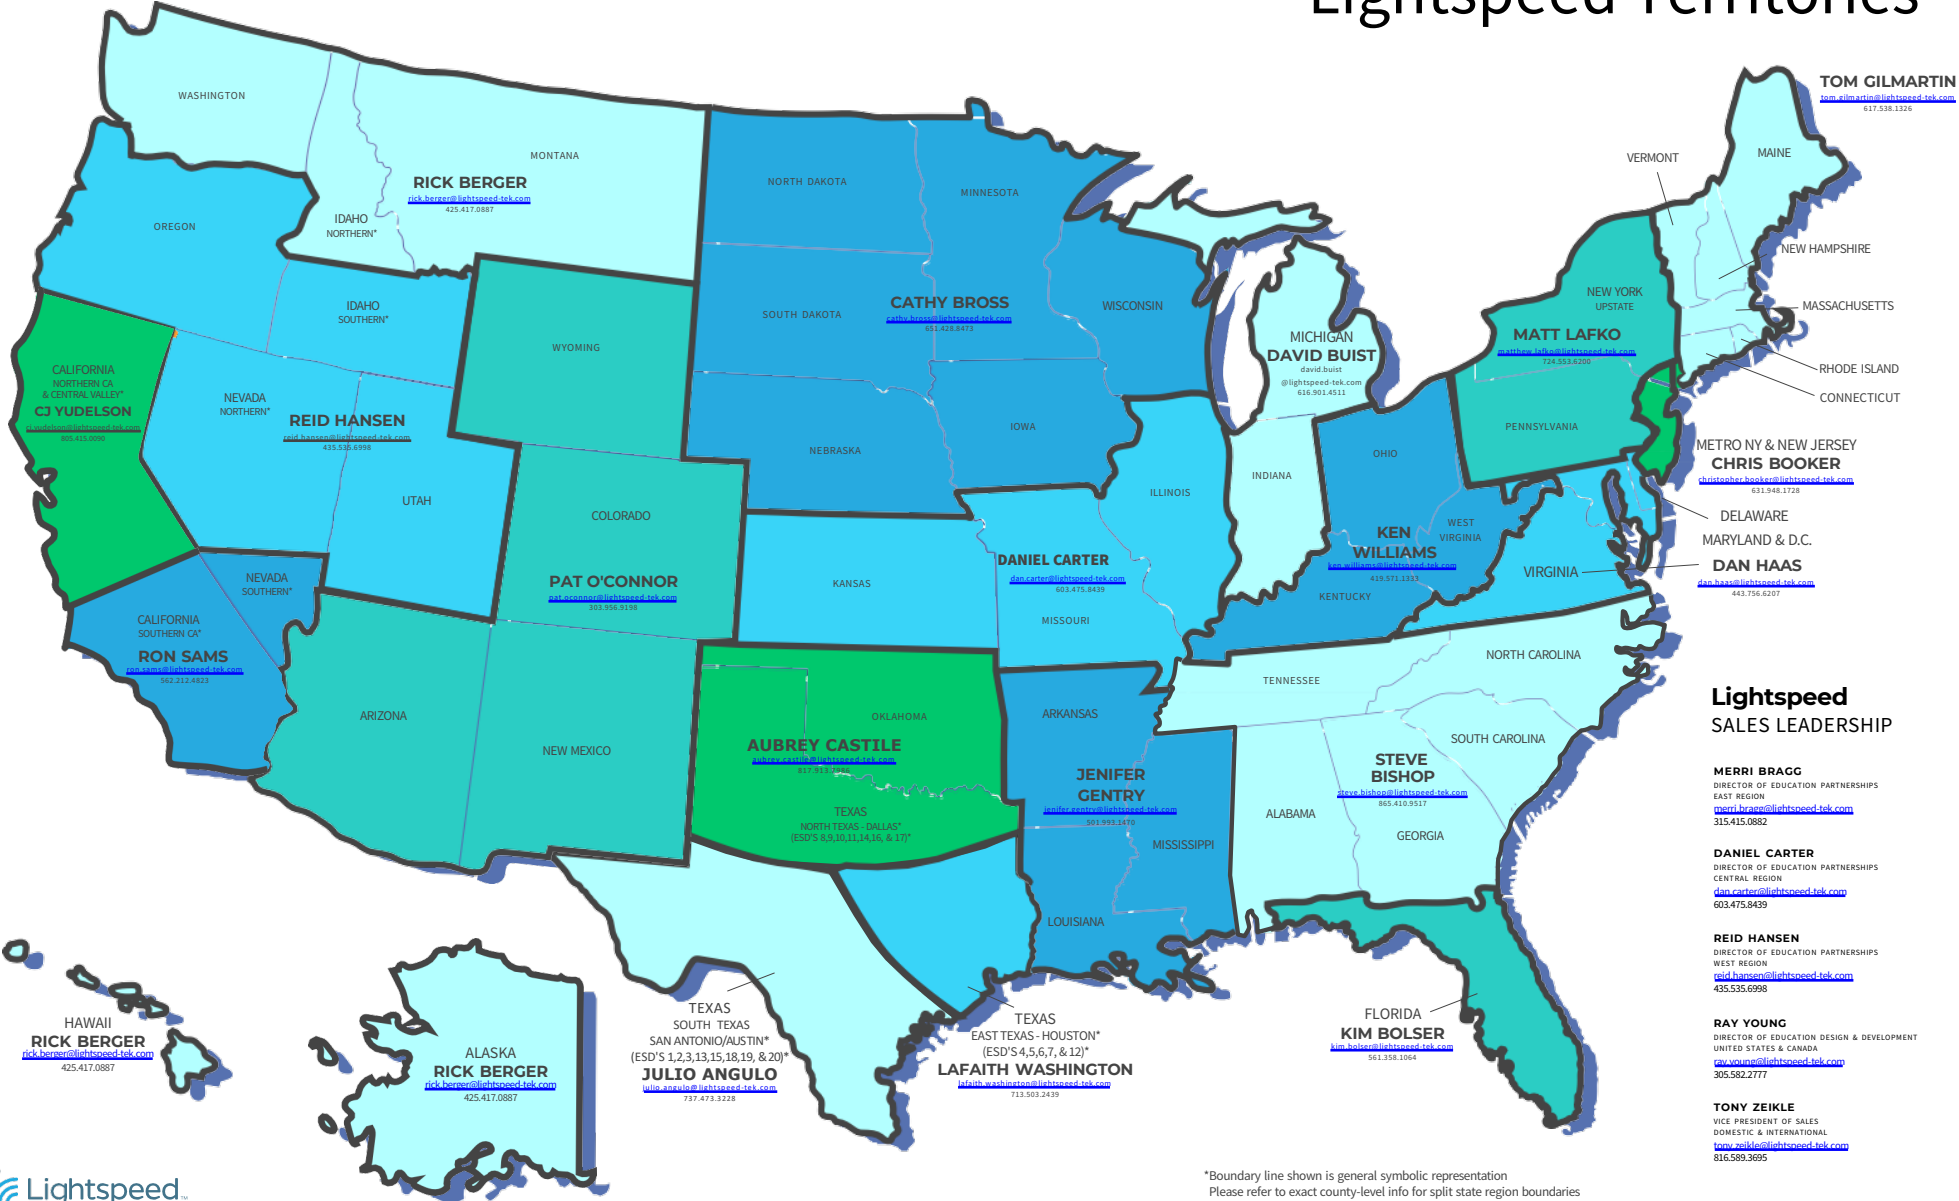

Lightspeed Territories

Lightspeed SALES LEADERSHIP