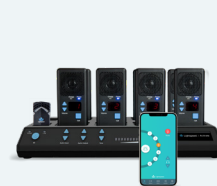

1. **4 Small Group Learning**
   ACTIVATE SYSTEM WITH PODS

1. **Student Sharing**
   SHAREMIKE

Systems can be configured with either Media Connector or Activate (not both)

Powered by Access Technology

Redcat is purpose-built for today's education spaces. Access technology ensures it performs seamlessly across all types of learning environments.

1. **Superior Wireless Platform**
   LONGER RANGE WITH NO INTERFERENCE

1. **Point-to-Pair Functionality**
   TEACHERS EASILY MOVE BETWEEN ROOMS

1. **2-way Audio for Distance Learning**
   CLEAR AUDIO IN AND OUTSIDE OF THE CLASS