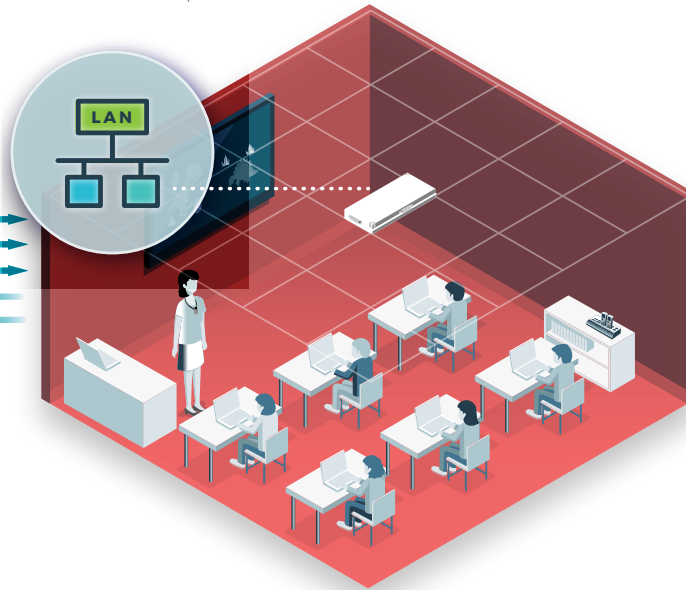

Topcat Cascadia

CEILING-MOUNTED INSTRUCTIONAL AUDIO SYSTEM

Instructional Technology

Connect with other classroom technologies to provide clear and even distribution of all audio.

- **LAPTOPS**
- **INTERACTIVE DISPLAYS**
- **A/V CONTROL SYSTEMS**
- **ASSISTIVE LISTENING**
- **DISTANCE LEARNING**

Network Connectivity

Network connectivity with PoE+ enables easy setup with monitoring and maintenance capabilities.

Ceiling-Mounted

All-in-one system seamlessly lays into the ceiling to deliver crystal clear audio for the whole class.

Life-Safety & Communication

Integrate with building communication systems to unlock critical functionality when help is needed.

- **ALERT NOTIFICATION**
  Activate alert with teacher mic
- **PAGING PRIORITY**
  Mutes instructional audio system
- **FIRE ALARM MUTE**
  Mutes instructional audio system
- **TWO-WAY SIP CALLING**
  Communicate with front office
- **ALERT LOCATION**
  Approximate incident location on a school map

Product Description	All-in-one Instructional Audio System
Wireless Communication	Access Technology (1.9 GHz)
Frequency Response	20 Hz - 20 kHz Power Amp, 150 Hz - 6.5 kHz Wireless
Power Supply Options	AC Mains: 100-240V ~ 50/60Hz 1.5A or PoE+ 802.3at
Power Output	20W RMS
Tone Control	Bass/Treble Control
Ethernet	10/100Mbps
Audio Inputs	Three (3) 3.5mm inputs, one S/PDIF coaxial digital input
Audio Outputs	One (1) 3.5mm output, one S/PDIF coaxial digital output
Maximum Input/Output Level	1.4VRMS / 1.4VRMS
Total Harmonic Distortion	<1%
Analog Control Signals	Inputs: PageFirst (25/70V page mute), Relay Input Output: Contact closure (initiated from microphone)
Dimensions (W x H x D)	23.75" x 11.73" x 4.19" (603mm x 298mm x 106mm)
Weight	21.2 lbs (9.2 kg)
Mounting	In-ceiling installation or wall-mount with bracket

POPULAR OPTIONS

WATCH CASCADIA VIDEO

1.800.732.8999 | WWW.LIGHTSPEED-TEK.COM | DS723US01-1